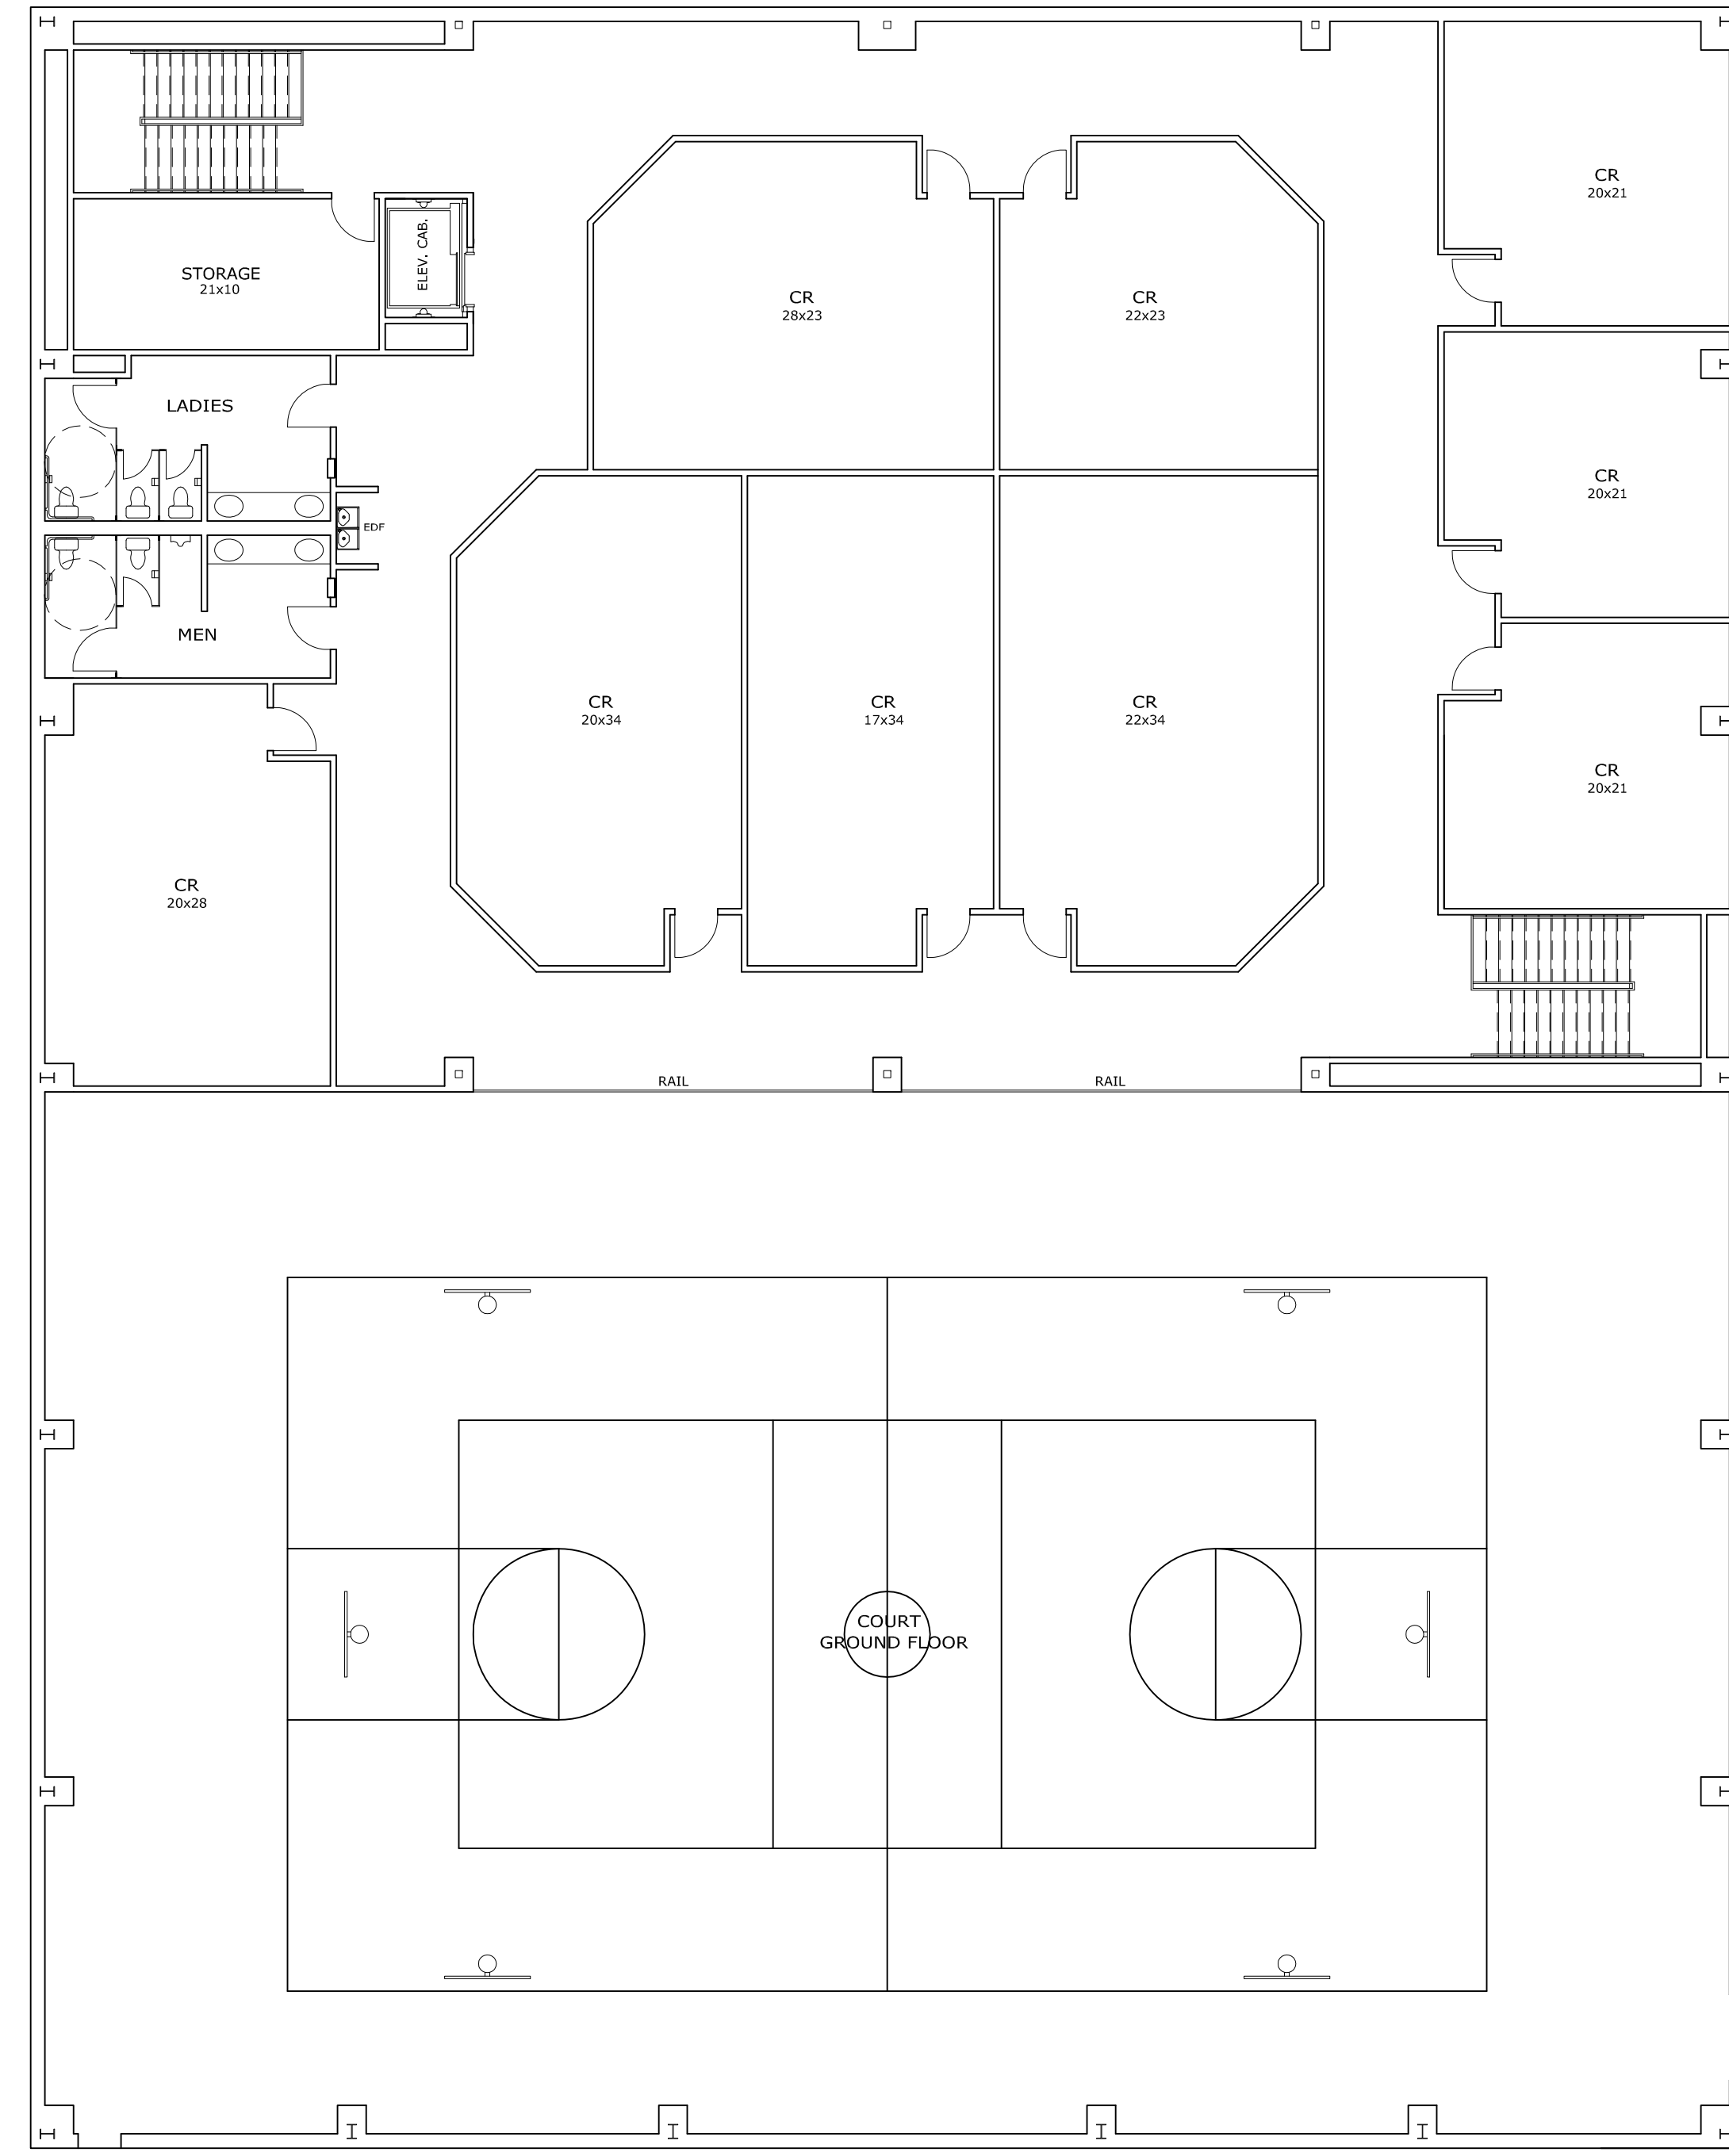

NORTH 
 Multi-Use Facility
 1 Architectural Ground Floor Plan
 3/32"

NORTH 
 Multi-Use Facility
 2 Architectural Second Floor Plan
 3/32"

New Multi-Use Facility
 for
 New Beginning Church
 Houston, Texas